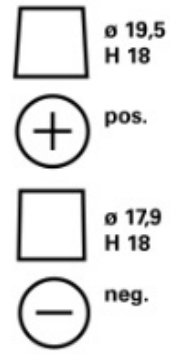

### TECHNICAL INFORMATION

Voltage [V]:	12	Base Hold-down:	B13
Battery Capacity [Ah]:	74	Layout:	0
Cold Cranking Amps (CCA), EN [A]:	750	Terminal Types:	1
Length [mm]:	278	Case Size:	T6/LBN3
Width [mm]:	175	Weight filled (kg):	17,11
Height [mm]:	175		

# DRAWINGS

**B13**

**0**

**1**

**3**