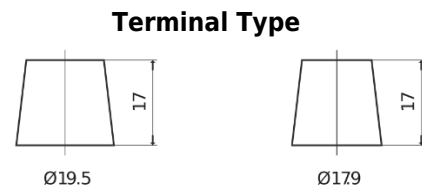

Product overview

Batteries for Cars

Premium EA530

Part number	EA530
Technology	Flooded
EAN/GTIN	3661024034203
Voltage	12 V
Capacity	53 Ah
CCA	540 A
Length	207 mm
Width	175 mm
Height	190 mm
Box size	L01
Polarity	ETN 0
Terminal Type	EN taper post
Hold Down	B13
Weights (subject of variation)	12.70 kg