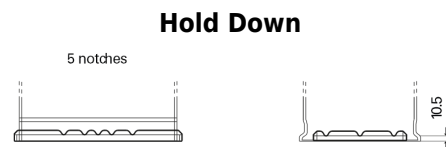

Product overview

Batteries for Cars

Premium EA530

Part number	EA530
Technology	Flooded
EAN/GTIN	3661024034203
Voltage	12 V
Capacity	53 Ah
CCA	540 A
Length	207 mm
Width	175 mm
Height	190 mm
Box size	L01
Polarity	ETN 0
Terminal Type	EN taper post
Hold Down	B13
Weights (subject of variation)	12.70 kg