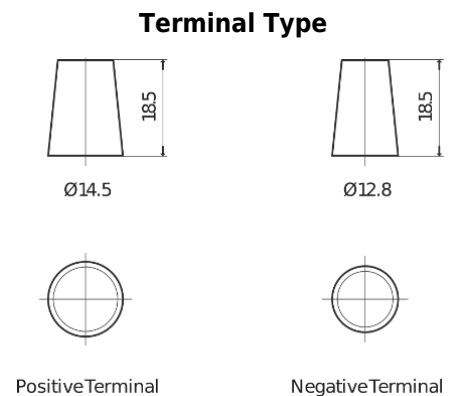

Product overview

Batteries for Cars

Excell EB357

Part number	EB357
Technology	Flooded
EAN/GTIN	3661024034340
Voltage	12 V
Capacity	35 Ah
CCA	240 A
Length	187 mm
Width	127 mm
Height	220 mm
Box size	B19
Polarity	ETN 1
Terminal Type	JIS taper post
Hold Down	B0
Weights (subject of variation)	8.90 kg