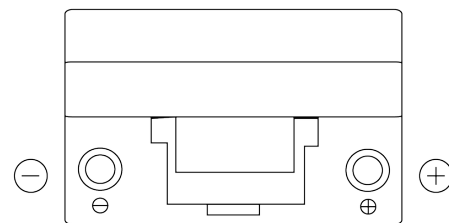

**Product overview**

Batteries for Cars

**Excell EB704**

Part number	EB704
Technology	Flooded
EAN/GTIN	3661024034432
Voltage	12 V
Capacity	70 Ah
CCA	540 A
Length	270 mm
Width	173 mm
Height	222 mm
Box size	D26
Polarity	ETN 0
Terminal Type	EN taper post
Hold Down	Korean B1+B6
Weights (subject of variation)	16.10 kg

**Polarity**

**Terminal Type**

Positive Terminal

Negative Terminal

**Hold Down**

Design, features and specifications are subject to change without notice. We disclaim any representation or warranty, express or implied, concerning the data or recommendations, and in no event shall be liable for any loss or damage claimed to have arisen as a result. Some products may not be available in your local market.