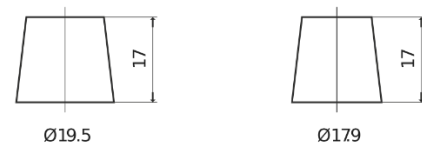

**Product overview**

Batteries for Cars

**Excell EB704**

Part number	EB704
Technology	Flooded
EAN/GTIN	3661024034432
Voltage	12 V
Capacity	70 Ah
CCA	540 A
Length	270 mm
Width	173 mm
Height	222 mm
Box size	D26
Polarity	ETN 0
Terminal Type	EN taper post
Hold Down	Korean B1+B6
Weights (subject of variation)	16.10 kg

**Polarity**

**Terminal Type**

Positive Terminal

Negative Terminal

**Hold Down**

Design, features and specifications are subject to change without notice. We disclaim any representation or warranty, express or implied, concerning the data or recommendations, and in no event shall be liable for any loss or damage claimed to have arisen as a result. Some products may not be available in your local market.