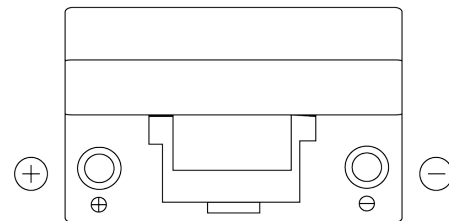

Product overview

Batteries for Cars

Excell EB705

Part number	EB705
Technology	Flooded
EAN/GTIN	3661024034449
Voltage	12 V
Capacity	70 Ah
CCA	540 A
Length	270 mm
Width	173 mm
Height	222 mm
Box size	D26
Polarity	ETN 1
Terminal Type	EN taper post
Hold Down	Korean B1+B6
Weights (subject of variation)	16.10 kg

Polarity

Terminal Type

Positive Terminal

Negative Terminal

Hold Down

Design, features and specifications are subject to change without notice. We disclaim any representation or warranty, express or implied, concerning the data or recommendations, and in no event shall be liable for any loss or damage claimed to have arisen as a result. Some products may not be available in your local market.