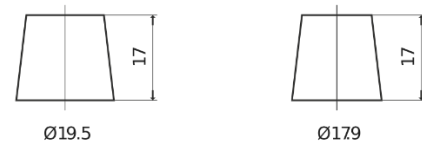

Product overview

Batteries for Cars

Excell EB705

Part number	EB705
Technology	Flooded
EAN/GTIN	3661024034449
Voltage	12 V
Capacity	70 Ah
CCA	540 A
Length	270 mm
Width	173 mm
Height	222 mm
Box size	D26
Polarity	ETN 1
Terminal Type	EN taper post
Hold Down	Korean B1+B6
Weights (subject of variation)	16.10 kg

Polarity

Terminal Type

Positive Terminal

Negative Terminal

Hold Down

Design, features and specifications are subject to change without notice. We disclaim any representation or warranty, express or implied, concerning the data or recommendations, and in no event shall be liable for any loss or damage claimed to have arisen as a result. Some products may not be available in your local market.