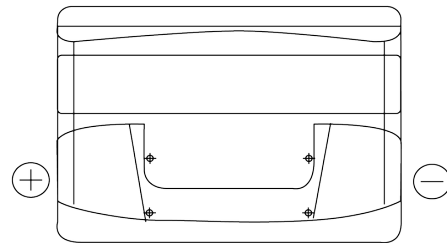

**Product overview**

Batteries for Cars

**Excell EB741**

Part number	EB741
Technology	Flooded
EAN/GTIN	3661024034562
Voltage	12 V
Capacity	74 Ah
CCA	680 A
Length	278 mm
Width	175 mm
Height	190 mm
Box size	L03
Polarity	ETN 1
Terminal Type	EN taper post
Hold Down	B13
Weights (subject of variation)	16.60 kg

**Polarity**

**Terminal Type**

Positive Terminal

Negative Terminal

**Hold Down**

Design, features and specifications are subject to change without notice. We disclaim any representation or warranty, express or implied, concerning the data or recommendations, and in no event shall be liable for any loss or damage claimed to have arisen as a result. Some products may not be available in your local market.