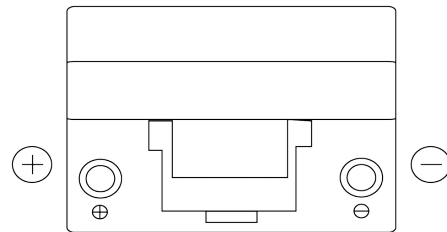

Product overview

Batteries for Cars

Excell EB955

Part number	EB955
Technology	Flooded
EAN/GTIN	3661024034463
Voltage	12 V
Capacity	95 Ah
CCA	760 A
Length	306 mm
Width	173 mm
Height	222 mm
Box size	D31
Polarity	ETN 1
Terminal Type	EN taper post
Hold Down	Korean B1
Weights (subject of variation)	20.60 kg

Polarity

Terminal Type

Positive Terminal

Negative Terminal

Hold Down

Design, features and specifications are subject to change without notice. We disclaim any representation or warranty, express or implied, concerning the data or recommendations, and in no event shall be liable for any loss or damage claimed to have arisen as a result. Some products may not be available in your local market.