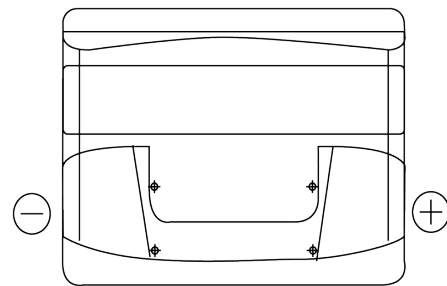

**Product overview**

Batteries for Cars

**Classic EC440**

Part number	EC440
Technology	Flooded
EAN/GTIN	3661024034784
Voltage	12 V
Capacity	44 Ah
CCA	360 A
Length	207 mm
Width	175 mm
Height	190 mm
Box size	L01
Polarity	ETN 0
Terminal Type	EN taper post
Hold Down	B13
Weights (subject of variation)	11.00 kg

**Polarity**

**Terminal Type**

Positive Terminal

Negative Terminal

**Hold Down**

Design, features and specifications are subject to change without notice. We disclaim any representation or warranty, express or implied, concerning the data or recommendations, and in no event shall be liable for any loss or damage claimed to have arisen as a result. Some products may not be available in your local market.