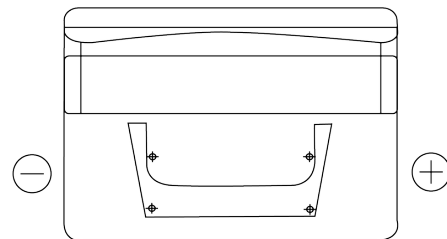

**Product overview**

Batteries for Cars

**Classic EC542**

Part number	EC542
Technology	Flooded
EAN/GTIN	3661024034852
Voltage	12 V
Capacity	54 Ah
CCA	500 A
Length	242 mm
Width	175 mm
Height	175 mm
Box size	LB2
Polarity	ETN 0
Terminal Type	EN taper post
Hold Down	B13
Weights (subject of variation)	12.90 kg

**Polarity**

**Terminal Type**

Positive Terminal

Negative Terminal

**Hold Down**

Design, features and specifications are subject to change without notice. We disclaim any representation or warranty, express or implied, concerning the data or recommendations, and in no event shall be liable for any loss or damage claimed to have arisen as a result. Some products may not be available in your local market.