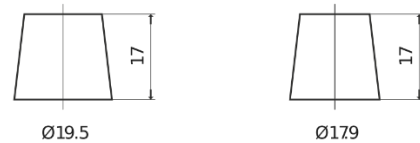

**Product overview**

Batteries for Cars

**Classic EC542**

Part number	EC542
Technology	Flooded
EAN/GTIN	3661024034852
Voltage	12 V
Capacity	54 Ah
CCA	500 A
Length	242 mm
Width	175 mm
Height	175 mm
Box size	LB2
Polarity	ETN 0
Terminal Type	EN taper post
Hold Down	B13
Weights (subject of variation)	12.90 kg

**Polarity**

**Terminal Type**

Positive Terminal

Negative Terminal

**Hold Down**

Design, features and specifications are subject to change without notice. We disclaim any representation or warranty, express or implied, concerning the data or recommendations, and in no event shall be liable for any loss or damage claimed to have arisen as a result. Some products may not be available in your local market.