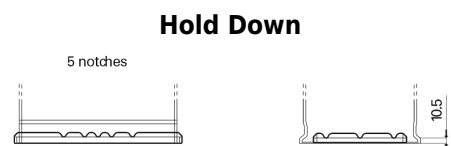

Product overview

Batteries for Cars

Classic EC652

Part number	EC652
Technology	Flooded
EAN/GTIN	3661024034869
Voltage	12 V
Capacity	65 Ah
CCA	540 A
Length	278 mm
Width	175 mm
Height	175 mm
Box size	LB3
Polarity	ETN 0
Terminal Type	EN taper post
Hold Down	B13
Weights (subject of variation)	14.50 kg