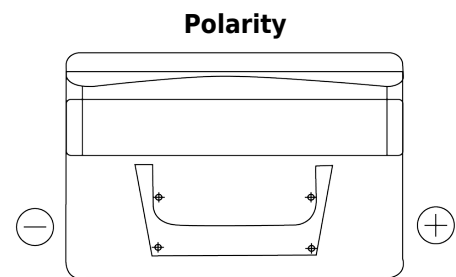

Product overview

Batteries for Cars

Classic EC652

Part number	EC652
Technology	Flooded
EAN/GTIN	3661024034869
Voltage	12 V
Capacity	65 Ah
CCA	540 A
Length	278 mm
Width	175 mm
Height	175 mm
Box size	LB3
Polarity	ETN 0
Terminal Type	EN taper post
Hold Down	B13
Weights (subject of variation)	14.50 kg