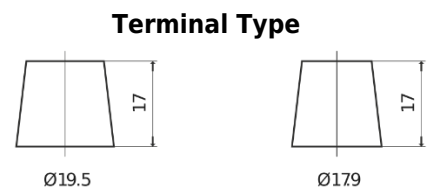

Product overview

Batteries for Cars

Classic EC652

Part number	EC652
Technology	Flooded
EAN/GTIN	3661024034869
Voltage	12 V
Capacity	65 Ah
CCA	540 A
Length	278 mm
Width	175 mm
Height	175 mm
Box size	LB3
Polarity	ETN 0
Terminal Type	EN taper post
Hold Down	B13
Weights (subject of variation)	14.50 kg