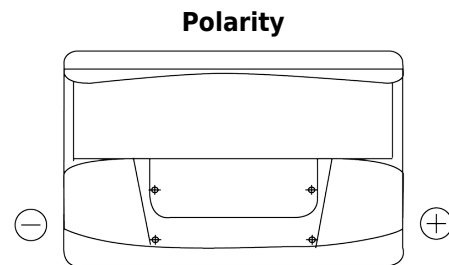

**Product overview**

Batteries for Cars

**Classic EC700**

Part number	EC700
Technology	Flooded
EAN/GTIN	3661024034821
Voltage	12 V
Capacity	70 Ah
CCA	640 A
Length	278 mm
Width	175 mm
Height	190 mm
Box size	L03
Polarity	ETN 0
Terminal Type	EN taper post
Hold Down	B13
Weights (subject of variation)	16.00 kg