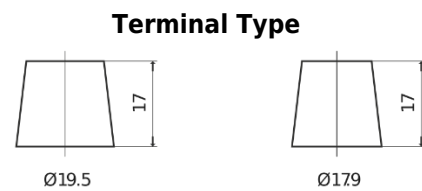

**Product overview**

Batteries for Cars

**Classic EC700**

Part number	EC700
Technology	Flooded
EAN/GTIN	3661024034821
Voltage	12 V
Capacity	70 Ah
CCA	640 A
Length	278 mm
Width	175 mm
Height	190 mm
Box size	L03
Polarity	ETN 0
Terminal Type	EN taper post
Hold Down	B13
Weights (subject of variation)	16.00 kg