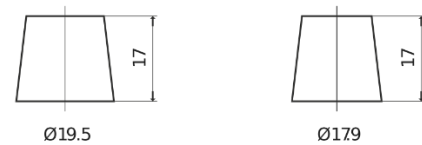

**Product overview**

Batteries for Cars

**Classic EC905**

Part number	EC905
Technology	Flooded
EAN/GTIN	3661024034760
Voltage	12 V
Capacity	90 Ah
CCA	680 A
Length	306 mm
Width	173 mm
Height	222 mm
Box size	D31
Polarity	ETN 1
Terminal Type	EN taper post
Hold Down	Korean B1
Weights (subject of variation)	19.90 kg

**Polarity**

**Terminal Type**

Positive Terminal

Negative Terminal

**Hold Down**

Design, features and specifications are subject to change without notice. We disclaim any representation or warranty, express or implied, concerning the data or recommendations, and in no event shall be liable for any loss or damage claimed to have arisen as a result. Some products may not be available in your local market.