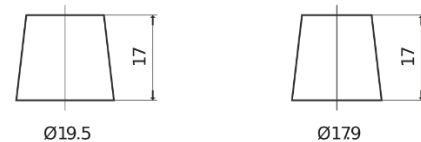

**Product overview**

Batteries for Cars

**EFB EL700**

Part number	EL700
Technology	EFB
EAN/GTIN	3661024035699
Voltage	12 V
Capacity	70 Ah
CCA	760 A
Length	278 mm
Width	175 mm
Height	190 mm
Box size	L03
Polarity	ETN 0
Terminal Type	EN taper post
Hold Down	B13
Weights (subject of variation)	19.30 kg

**Polarity**

**Terminal Type**

Positive Terminal

Negative Terminal

**Hold Down**

Design, features and specifications are subject to change without notice. We disclaim any representation or warranty, express or implied, concerning the data or recommendations, and in no event shall be liable for any loss or damage claimed to have arisen as a result. Some products may not be available in your local market.